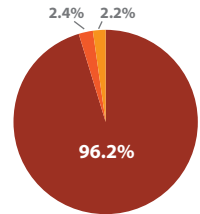

EXPENDITURES

Program Services	109,269,161	95.4%
Fundraising	2,756,221	2.4%
Management & General	2,544,295	2.2%
	114,569,677	100%