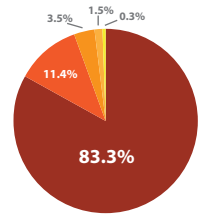

POUNDS OF FOOD DISTRIBUTED
IN FISCAL YEAR 2010-2011
74,250,076

POUNDS OF FOOD DISTRIBUTED
IN FISCAL YEAR 2011-2012
63,650,721

14%

St. Mary's
Food Bank
ALLIANCE®

REVENUE SOURCES

Donated Food	93,508,438	83.3%
Community Contributions	12,797,468	11.4%
Government Grants	3,982,967	3.5%
Program Revenue	1,700,767	1.5%
Other Sources	318,633	0.3%
	112,308,273	100%