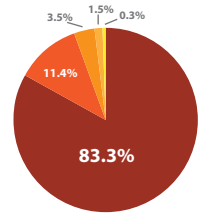

FISCAL
2011-2012

64,069,625
POUNDS
RECEIVED

63,650,721
POUNDS
DISTRIBUTED

A true community-supported organization, the Food Bank receives the majority of its funding from individual and corporate donors, as well as private grants.

Visit online at www.FirstFoodBank.org for additional information on the Food Bank, its operations and how to help the organization in its mission:

To alleviate hunger through the gathering and distribution of food while encouraging self-sufficiency, collaboration, advocacy and education.

POUNDS OF FOOD DISTRIBUTED
IN FISCAL YEAR 2010-2011
74,250,076

POUNDS OF FOOD DISTRIBUTED
IN FISCAL YEAR 2011-2012
63,650,721

14%

St. Mary's
Food Bank
ALLIANCE®

REVENUE SOURCES

Donated Food	93,508,438	83.3%
Community Contributions	12,797,468	11.4%
Government Grants	3,982,967	3.5%
Program Revenue	1,700,767	1.5%
Other Sources	318,633	0.3%
	112,308,273	100%

EXPENDITURES

Program Services	109,269,161	95.4%
Fundraising	2,756,221	2.4%
Management & General	2,544,295	2.2%
	114,569,677	100%

95.4%

St. Mary's Food Bank Alliance, a non-profit corporation, utilizes 95.4% of every donation to support its mission-driven services.

NOTE: This statement of revenue, allocations and expenses is the responsibility of St. Mary's Food Bank Alliance management. The Food Bank maintains a system of internal accounting controls designed to provide reasonable assurance that transactions are properly executed and recorded in all material aspects. Assets are safeguarded, and established policies and procedures are carefully followed. A complete, certified public audit report is available from the Food Bank. For more information, contact the Food Bank at finance@firstfoodbank.org with your name and mailing address.