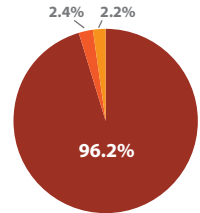

EXPENDITURES

Program Services	109,269,161	95.4%
Fundraising	2,756,221	2.4%
Management & General	2,544,295	2.2%
	114,569,677	100%